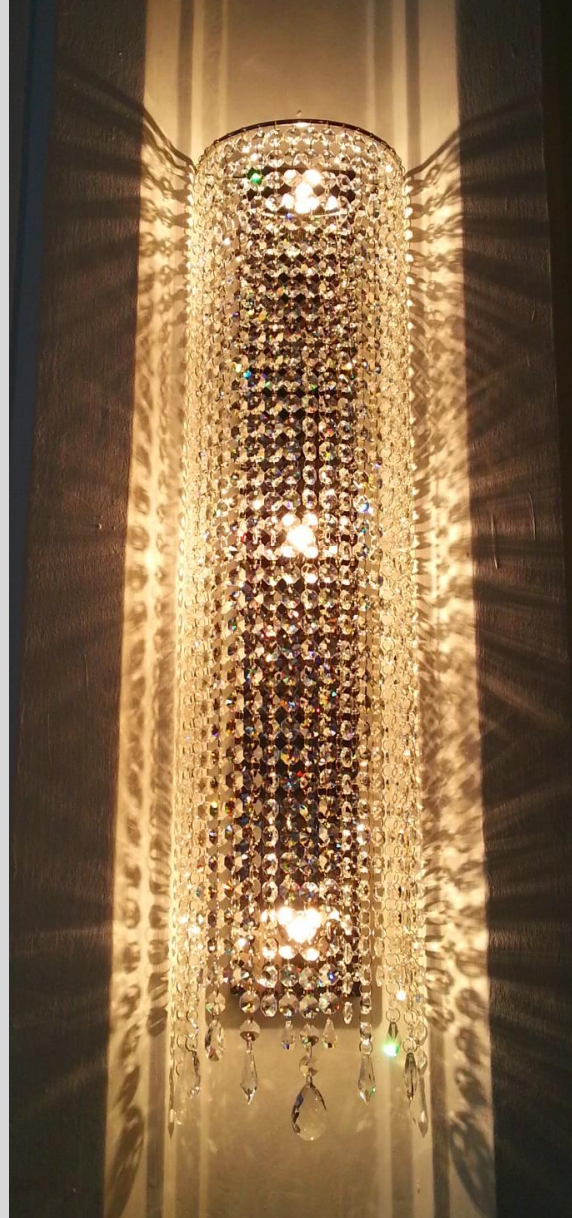

Crystal wall lamps

Various forms, sizes, crystals