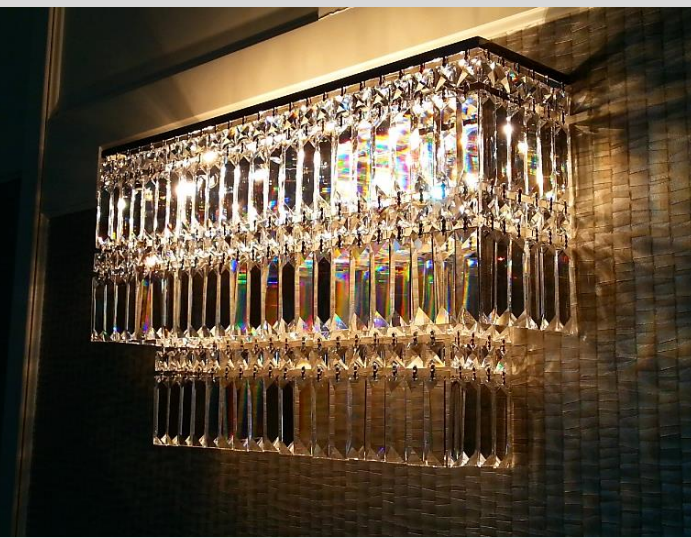

Size: 50 x 50 x 30cm

Custom sizes and shapes available

Material: mirror polished stainless steel,

Lead-crystal prisms and squares

Light bulbs: G9 halogen or LED

Ocus

Size: 100 x 30 x 30cm

Custom sizes available

Material: polished stainless steel,

Lead-crystal prisms and squares

Light bulbs: E14 halogen or LED

Desa

Custom sizes and shapes available

Material: polished stainless steel,

Lead-crystal prisms, squares, octagons and pendants

Light bulbs: E14 halogen or LED

Crystal wall lamps

Various forms, sizes, crystals

Floor Lamps

Various shapes, sizes,
and crystals.