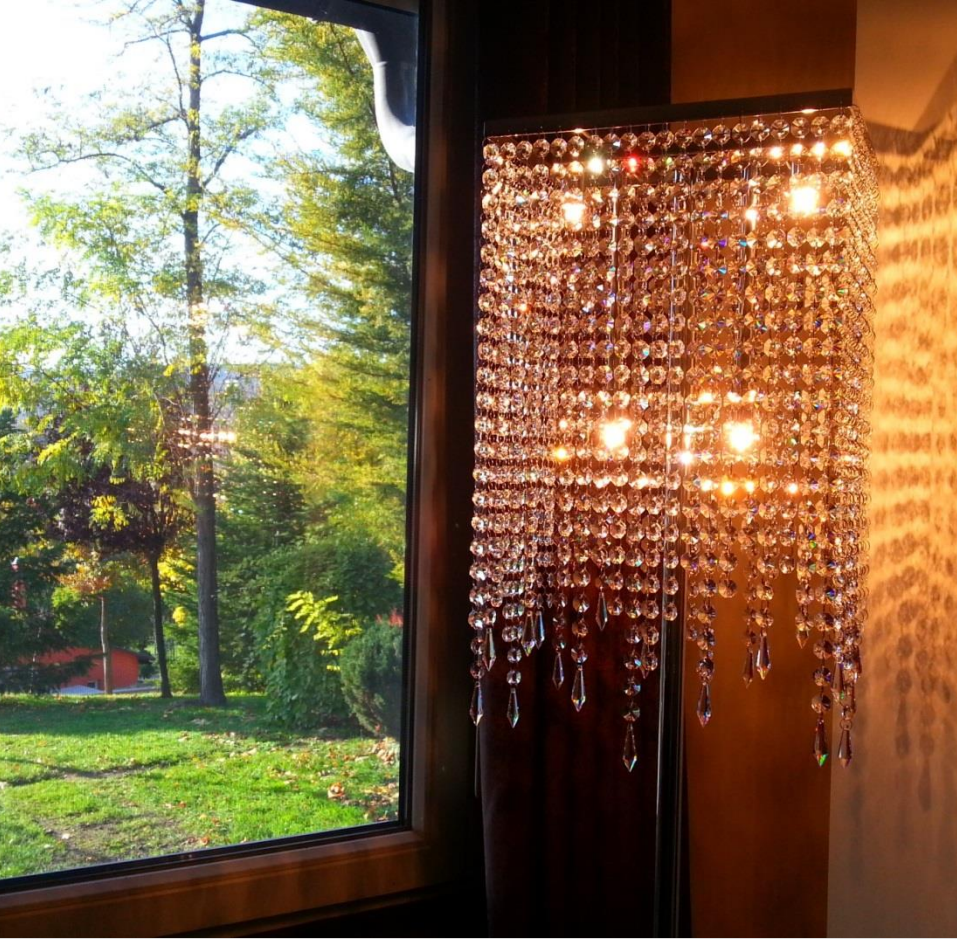

Soul Home

Passion, Elegance, Brilliance

For centuries, the crystal chandelier has been a symbol of beauty, elegance and status, which has been appreciated for its decorative, ethereal beauty and brilliance.

Suspended or ceiling chandelier

Light bulbs: E14 halogen or LED

Cure

Inspired by the patterns of nature these spiral - shaped ceiling crystal chandeliers look almost like magnificent sculptures.

Available with different sizes, styles, crystals.

Size: 50 x 50 x 30cm

Custom sizes and shapes available

Material: mirror polished stainless steel,

Lead-crystal prisms and squares

Light bulbs: G9 halogen or LED

Ocus

Size: 100 x 30 x 30cm

Custom sizes available

Light bulbs: E14 halogen or LED

Crystal wall lamps

Various forms, sizes, crystals

Floor Lamps

Various shapes, sizes,
and crystals.